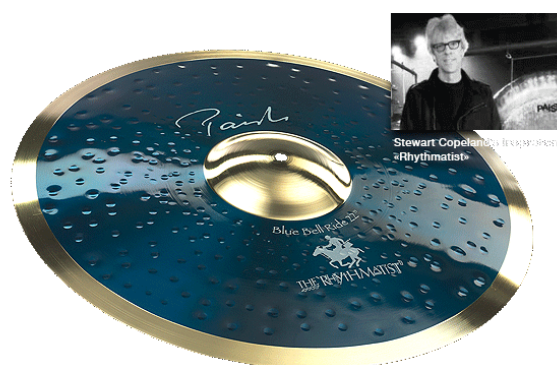

Blue Bell Ride 22"

SKU:
CY0004005522

Weight: heavy
Volume: fairly low to loud
Stick Sound: glassy
Intensity: dry
Sustain: medium
Bell Character: strong, deep, clear, fairly separated

Sound Character:

Dry, slightly dark, raw, melodic. Fairly narrow range, fairly clean mix. Heavy yet controllable feel. A clear, glassy ping over a dry and slightly dark, harmonic layer of wash. Very distinctive, tight and deep bell. Well suited for all types of musical styles that require clear stick work and a strong bell. Developed in co-operation with the legendary "The Police" drummer Stewart Copeland.

[Sound Files](#), [Image Zoom](#), and [more](#)