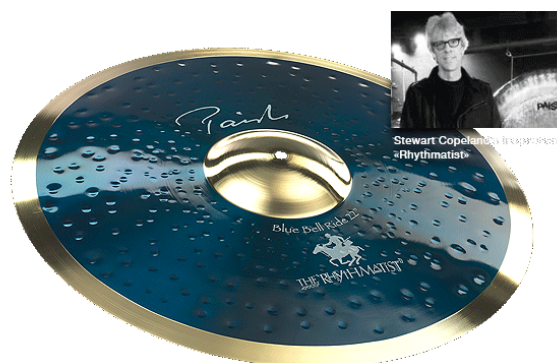

## Blue Bell Ride 22"

SKU:  
CY0004005522

Weight: heavy  
Volume: fairly low to loud  
Stick Sound: glassy  
Intensity: dry  
Sustain: medium  
Bell Character: strong, deep, clear, fairly separated

### Sound Character:

Dry, slightly dark, raw, melodic. Fairly narrow range, fairly clean mix. Heavy yet controllable feel. A clear, glassy ping over a dry and slightly dark, harmonic layer of wash. Very distinctive, tight and deep bell. Well suited for all types of musical styles that require clear stick work and a strong bell. Developed in co-operation with the legendary "The Police" drummer Stewart Copeland.